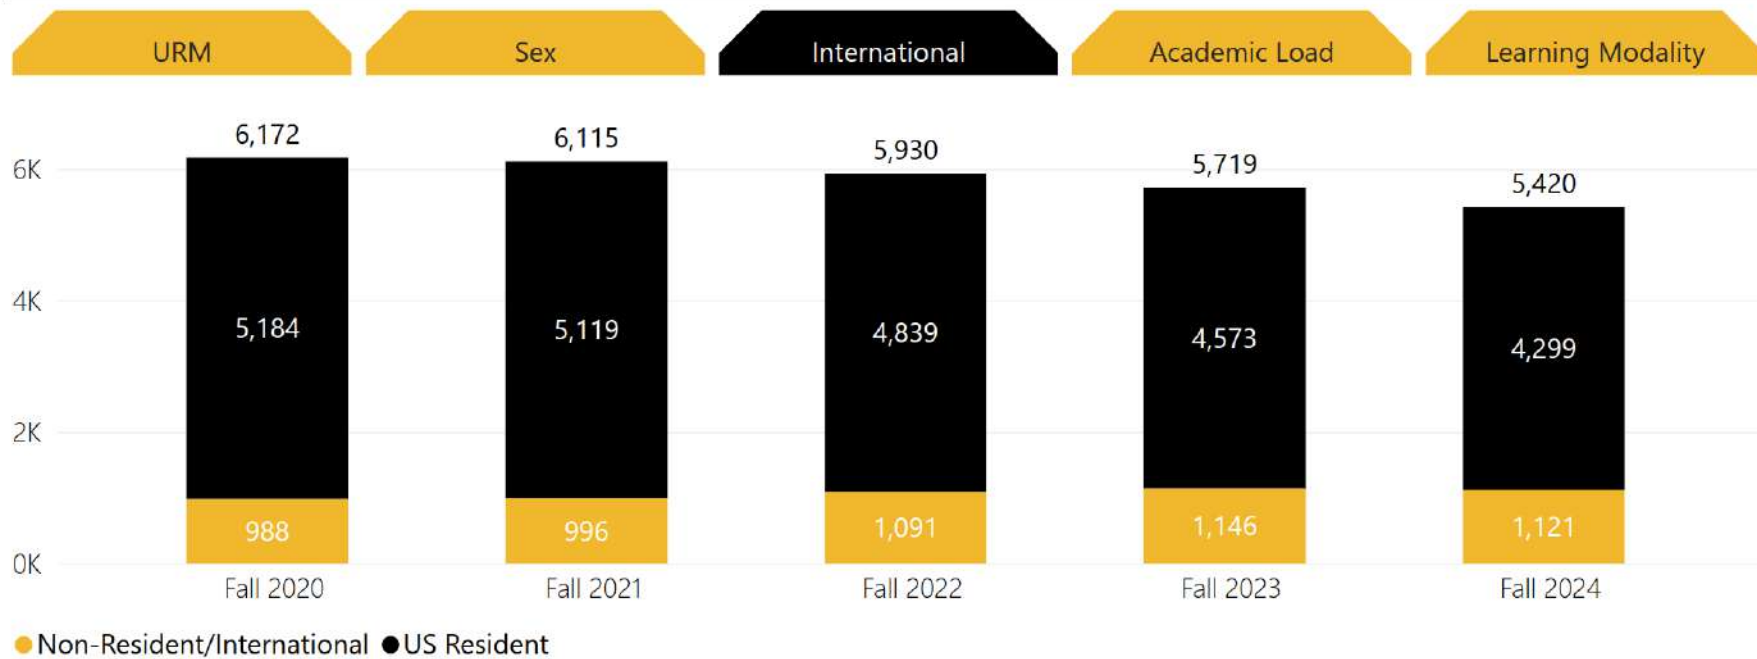

Fall 2024 At a Glance

Applied
4,610

Admitted
2,262

Enrolled
1,702

Applied, Admitted and Newly Enrolled

Admissions Selectivity

Fall 2024 At a Glance

Total Enrolled
5,420

Female
58.7%

URM
13.6%

International
20.7%

Enrollment By Term

Select Slicers

Select a Category for Side-by-Side Comparison

College, School, Division
All

Academic Plan
All

Academic Subplan
All

Degree Level
All

PhD Only
All

Academic Year 23-24 At a Glance

Total Degrees Awarded

2,319

PhDs Awarded

241