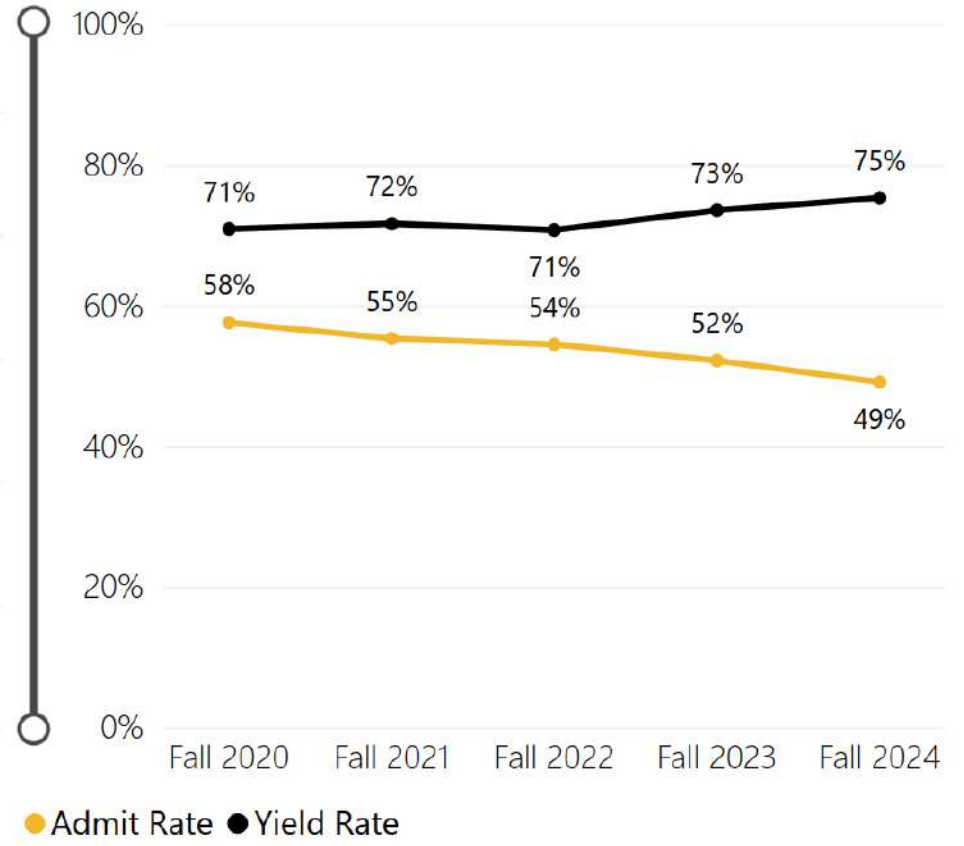

Fall 2024 At a Glance

Applied
4,610

Admitted
2,262

Enrolled
1,702

Applied, Admitted and Newly Enrolled

Admissions Selectivity

Fall 2024 At a Glance

Total Enrolled
5,420

Female
58.7%

URM
13.6%

International
20.7%

Enrollment By Term

Select Slicers

Select a Category for Side-by-Side Comparison

College, School, Division
All

Academic Plan
All

Academic Subplan
All

Degree Level
All

PhD Only
All

Academic Year 23-24 At a Glance

Total Degrees Awarded

2,319

PhDs Awarded

241