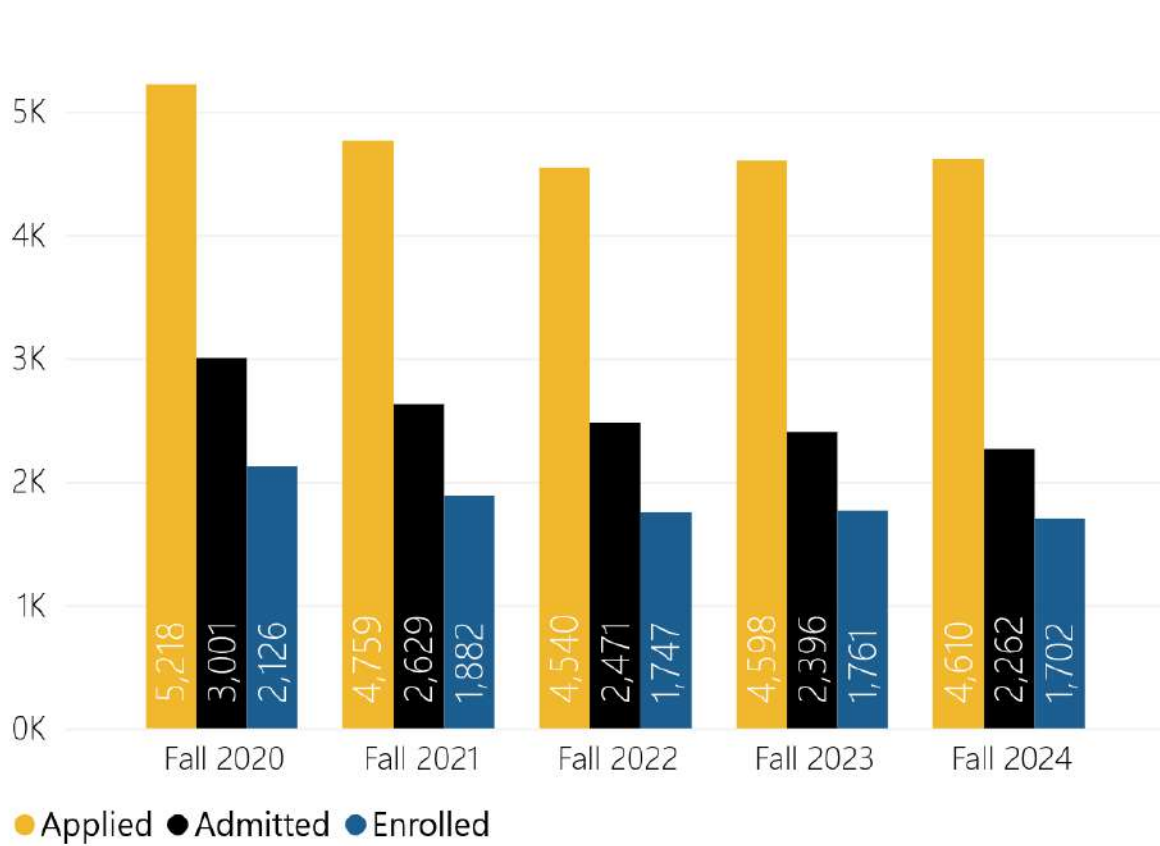

Fall 2024 At a Glance

Applied
4,610

Admitted
2,262

Enrolled
1,702

Applied, Admitted and Newly Enrolled

Admissions Selectivity

Fall 2024 At a Glance

Total Enrolled
5,420

Female
58.7%

URM
13.6%

International
20.7%

Enrollment By Term

Select Slicers

Select a Category for Side-by-Side Comparison

College, School, Division
All

Academic Plan
All

Academic Subplan
All

Degree Level
All

PhD Only
All

Academic Year 23-24 At a Glance

Total Degrees Awarded

2,319

PhDs Awarded

241