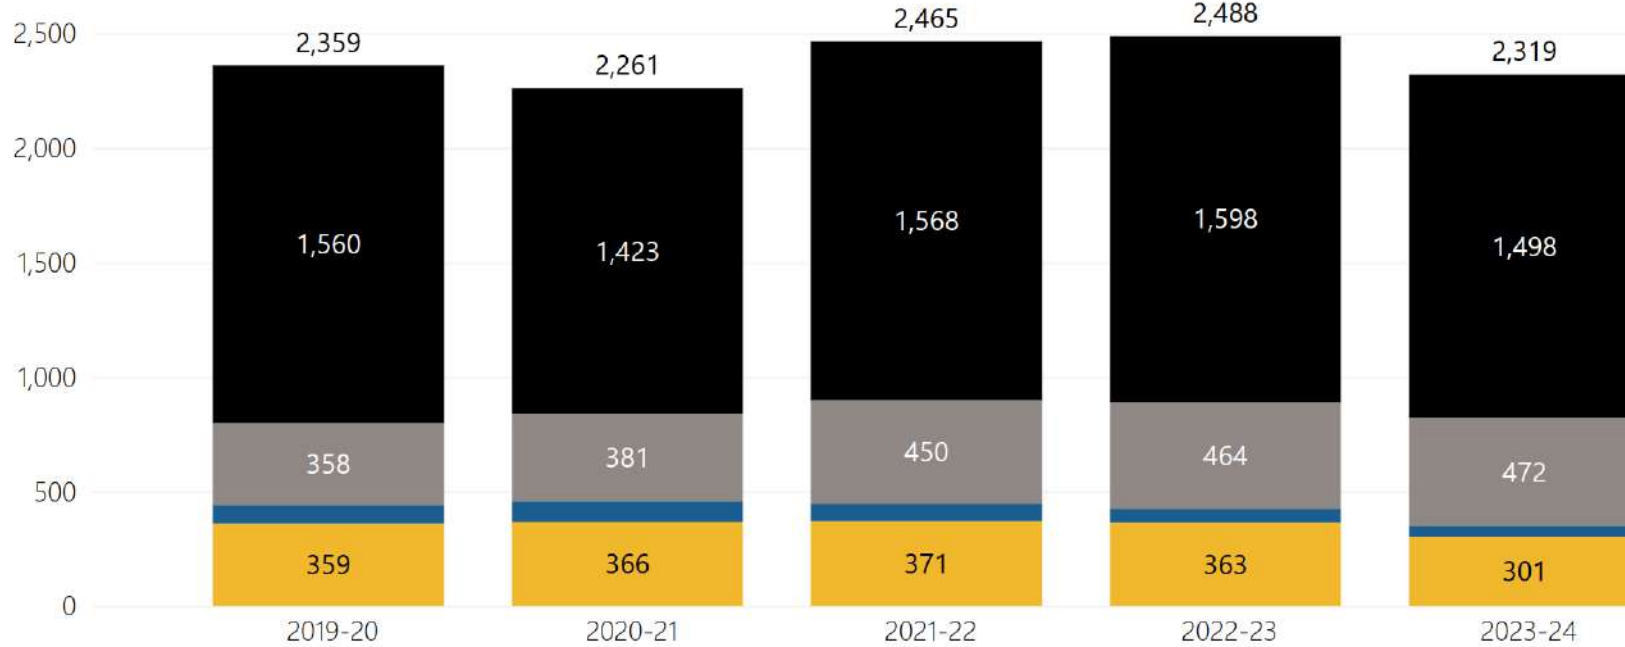

Fall 2024 At a Glance

Applied
4,610

Admitted
2,262

Enrolled
1,702

Applied, Admitted and Newly Enrolled

Admissions Selectivity

Fall 2024 At a Glance

Total Enrolled
5,420

Female
58.7%

URM
13.6%

International
20.7%

Enrollment By Term

Select Slicers

Select a Category for Side-by-Side Comparison

College, School, Division
All

Academic Plan
All

Academic Subplan
All

Degree Level
All

PhD Only
All

Academic Year 23-24 At a Glance

Total Degrees Awarded

2,319

PhDs Awarded

241

Master's Degrees Awarded

1,498

Degrees Awarded by Academic Year

● Doctorate ● Education Specialist ● Graduate Certificate ● Master's

Select Filters

College, School, Division

All

Academic Plan